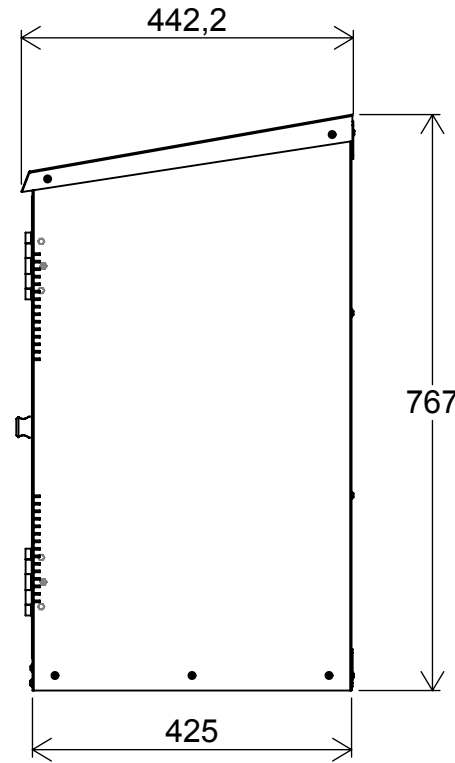

THE INFORMATION CONTAINED IN THIS DRAWING IS THE SOLE PROPERTY OF TOLCON A/S. ANY REPRODUCTION IN PART OR AS A WHOLE WITHOUT THE WRITTEN PERMISSION OF TOLCON A/S IS PROHIBITED.

no.	antall	Komponent
1	1	Bunn
2	1	side del hengsel
3	1	tak
4	1	kassett
5	1	Dør
6	2	hengsel
7	1	topp forst
8	2	Festeskinne vegg
9	1	Lås
10	1	side del lås

Leveres flatpakket.  
M/veggfester.

Justerbare ben kan leveres  
Art.Nr 1400243

Sist lagret: 02.01.2013 11:04:19

Art.nr:	1400211
Navn:	Gassflaskeskap 2x11kg
1 mm aluzink belagte stål i sider og tak. 1,25mm i bunn.	
Drawn in SolidWorks 2013	

	NAME	DATE
DRAWN	TH	02.01.2013
CHK'D		
Matrial: AluZink		
Thickness:		