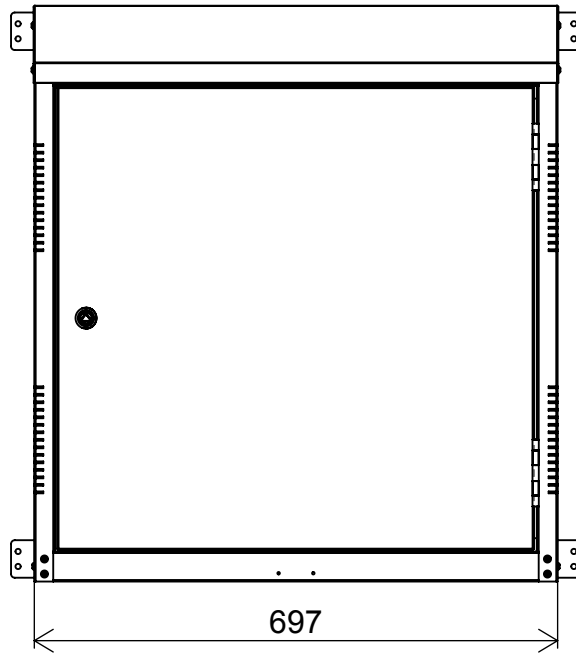

THE INFORMATION CONTAINED IN THIS DRAWING IS THE SOLE PROPERTY OF TOLCON A/S. ANY REPRODUCTION IN PART OR AS A WHOLE WITHOUT THE WRITTEN PERMISSION OF TOLCON A/S IS PROHIBITED.

no.	antall	Komponent
1	1	Bunn
2	1	side del hengsel
3	1	tak
4	1	kassett
5	1	Dør
6	2	hengsel
7	1	topp forst
8	2	Festeskinne vegg
9	1	Lås
10	1	side del lås

Leveres flatpakket.  
M/veggfester.

Justerbare ben kan leveres  
Art.Nr 1400243

Sist lagret: 02.01.2013 11:04:19

Art.nr:	1400211
Navn:	Gassflaskeskap 2x11kg
1 mm aluzink belagte stål i sider og tak. 1,25mm i bunn.	
Drawn in SolidWorks 2013	