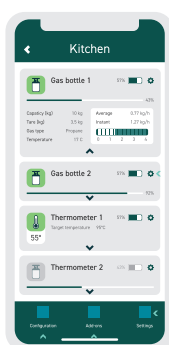

Overview

iGasView overview of selected group (Kitchen).

Page provides simple overview of grouped items with basic information such as connection (on/off), battery status and fill level (gas cylinder) or current temperature (thermometer).

Information can be expanded to show additional information by pressing arrow down. Can be hidden again by pressing arrow up.