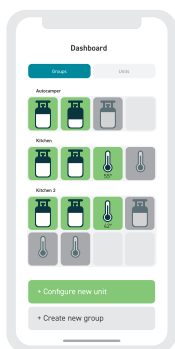

Connects With
Bluetooth

- Real Time gas level Monitoring
- Smart phone application
- Adjustable size
- Advertising
- Bluetooth connectivity
- Water tight Ip55
- Manual display - offline

As a global gas regulator manufacturer IGT takes pride in product quality & durable products. We support UN Sustainable Development Goals with special focus on 3, 12 & 13. An extended product lifetime reduces environmental footprint.

iGasView

Smartphone Application

The iGasView app connects to iGasView devices primarily to control and monitor gas consumption in gas cylinder but can also be utilized to use for cooking thermometer, camper vans, and use in caravan/RV construction and other applications related to use of gas.

Home screen

Dashboard landing page shows overview of grouped items or single units (possible to toggle between).

Groups show overview and basic information on gas bottle level and thermometer current temperature. Gas bottles are shown in a red box if they are below critical gas level (>15%).

Page provides simple overview of grouped items with basic information such as connection (on/off), battery status and fill level (gas cylinder) or current temperature (thermometer).

Information can be expanded to show additional information by pressing arrow down. Can be hidden again by pressing arrow up.