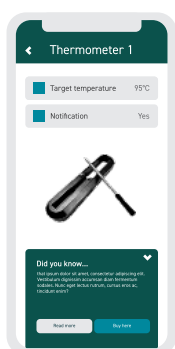

Thermometer

On unit page, it is possible to configure specific settings for selected item.

Pop-up overlays in bottom of screen provide tips and tricks to optimize use of accessories and urges user to purchase additional equipment to expand possibilities.