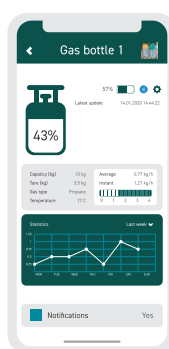

During initial setup of app, it should be possible to select language - app must be translated into different options; English, Danish, German, French etc.

Overview

iGasView overview of selected group (Kitchen).

Page provides simple overview of grouped items with basic information such as connection (on/off), battery status and fill level (gas cylinder) or current temperature (thermometer).

Information can be expanded to show additional information by pressing arrow down. Can be hidden again by pressing arrow up.

Gas Bottle

Single page for each item. Shows detailed information and use statistics.

Bottom graphic shows estimated duration left on current setting (like distance to empty tank in a car). Left "speedometer" shows gas setting - from closed to fully open. Right graphic shows time left to empty bottle on current setting. Measured by using a period of time backwards (10 sec. i.e.) combined with gas level declination.