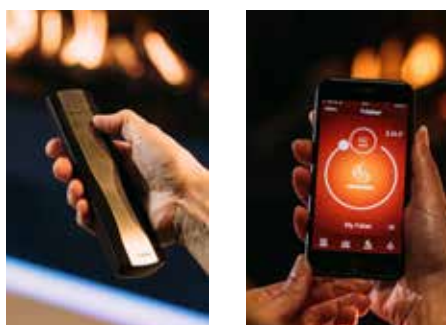

DECORATION OPTIONS

More product information?

Heating functionality:	Yes
Flue material:	-
Watts:	2250 W
Volts:	230-240 V
Water consumption:	0,15 l/h
Water pressure:	0,5-8 Bar
Water connection:	1/2" - 3/4" Inch

Specifications

Exterior dimensions WxHxD in mm
878 x 1008 x 535

Fire display WxHxD in mm
800 x 650

System
e-Matrix Burner

Decoration
Log set / White Pebble / Acrylic Ice

Back walls
Back wall smooth steel

Remote
Via app and Bluetooth remote

Power
2,0 kW

Operating system
-

Energy label
-

Options (at a surcharge)

- Top Light
- Bottom Light
- Non-reflective glass
- Black glass back wall
- Wall bracket
- Water pump